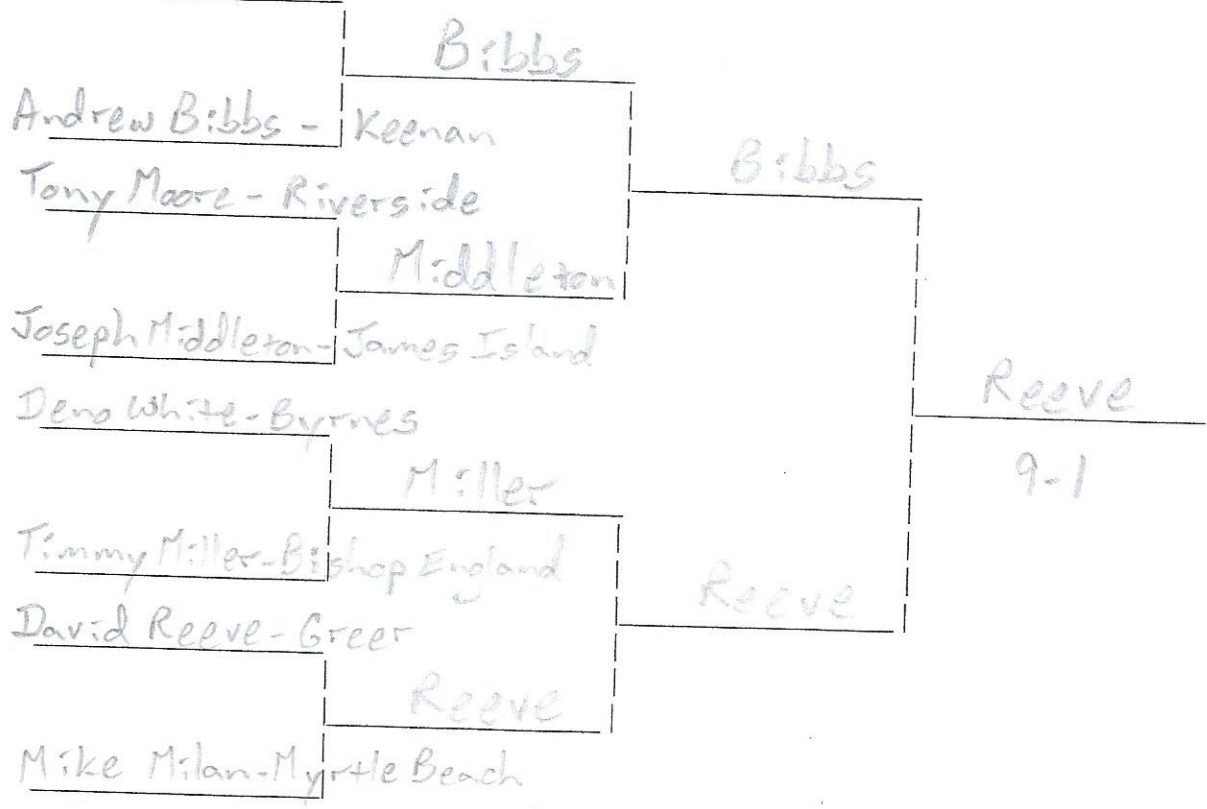

Eddie Greer - Greer

Greer

Darryl Richardson - James Island

Jones

Brian Duncan - Seneca

Jones

Chuck Jones - Bonds - Wilson

Mitchum

Tate

Shealy

Tate

Avant

Avant

Russ

John Feldhacker - Belton Home-Path

Roy Williams - Greer

Williams

Rory Avant - Myrtle Beach

Williams

Mike McCoy - Byrnes

McCoy

Danny Kirkman - Fort Johnson

Williams

Scott Carlton - Mauldin