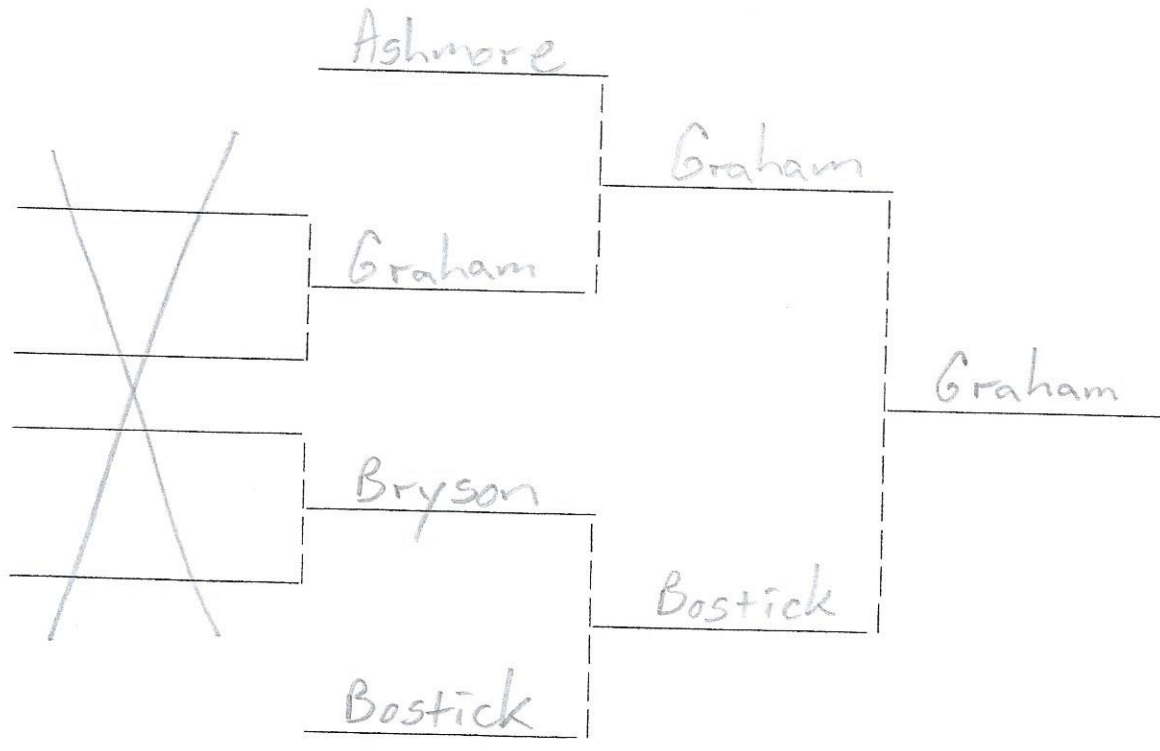

O'Banner

Ernie Suber - Greer

Dotter

Pin

Leo Dotter - Bards-Wilson

O'Banner

Chuck O'Shields - Byrnes

O'Banner

Keith O'Banner - James Island

Smith

Bagwell

Bagwell

Bagwell

Dotter

Dotter

O'Shields

Ricky Laskoski - Belton Honea-Path

Tate

Chris Tate - Bishop England

Luther Shealy - Daniel

Dotter

Dotter

Buddy Dotter - Bonds - Wilson

Richardson